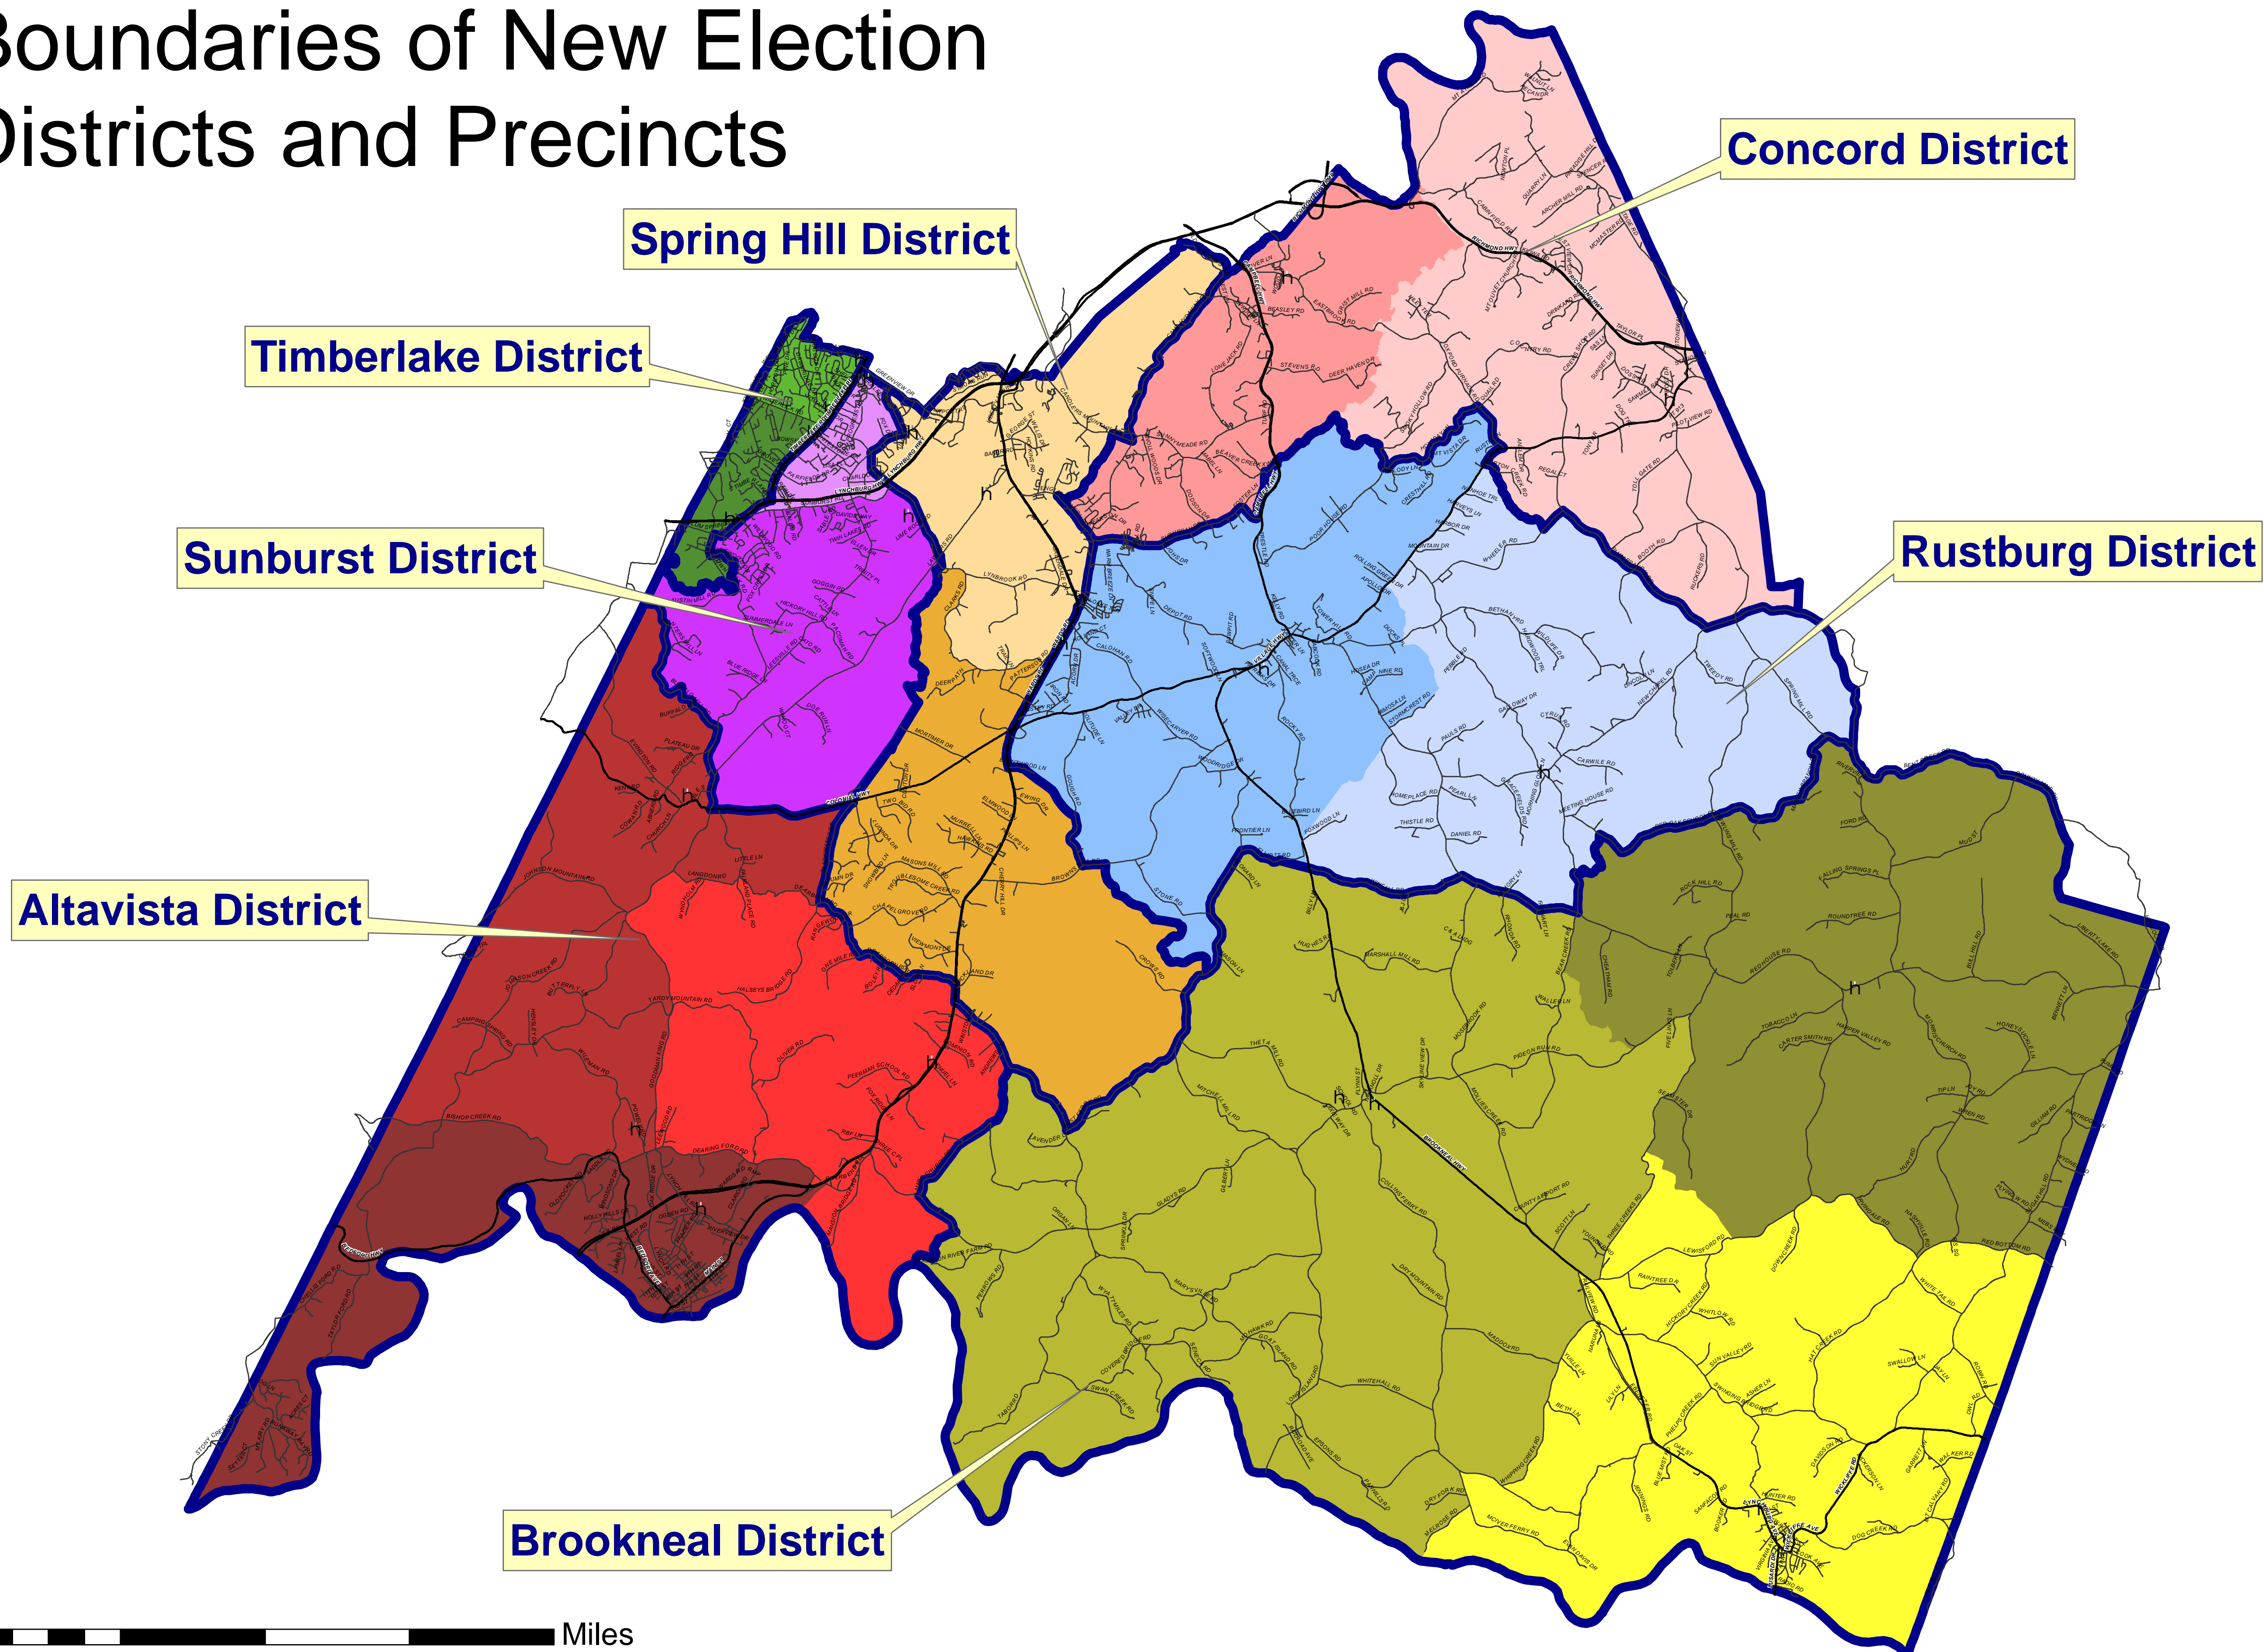

Boundaries of New Election Districts and Precincts

Legend

Polling Places

- h New
- h Existing
- h Removed

New Districts

New Precincts

- EVINGTON
- OTTER RIVER
- ALTAVISTA
- BROOKNEAL
- GLADYS
- MORRIS CHURCH
- KINGS
- CONCORD
- COURT HOUSE
- THREE FORKS
- SPRING HILL
- YELLOW BRANCH
- WALKER
- BEDFORD SPRINGS
- BROOKVILLE
- NEW LONDON