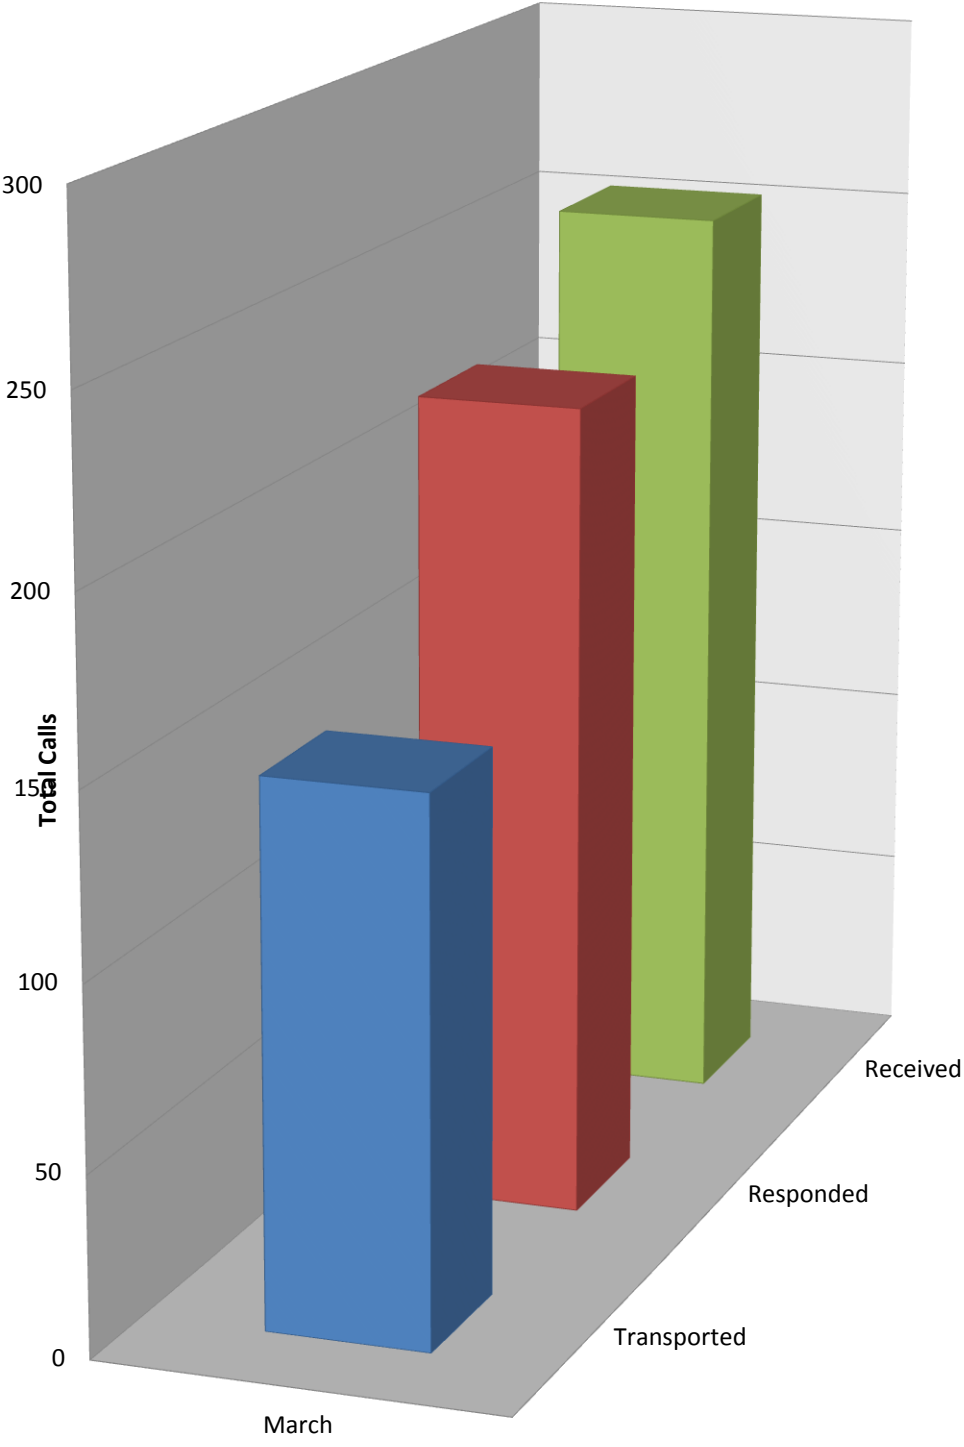

# Altavista

	March
Transported	148
Responded	222
Received	253

# Campbell County

	March
Transported	90
Responded	128
Received	351

# Concord

	March
Transported	24
Responded	25
Received	90

# Public Safety

	March
Transported	304
Responded	393
Received	416