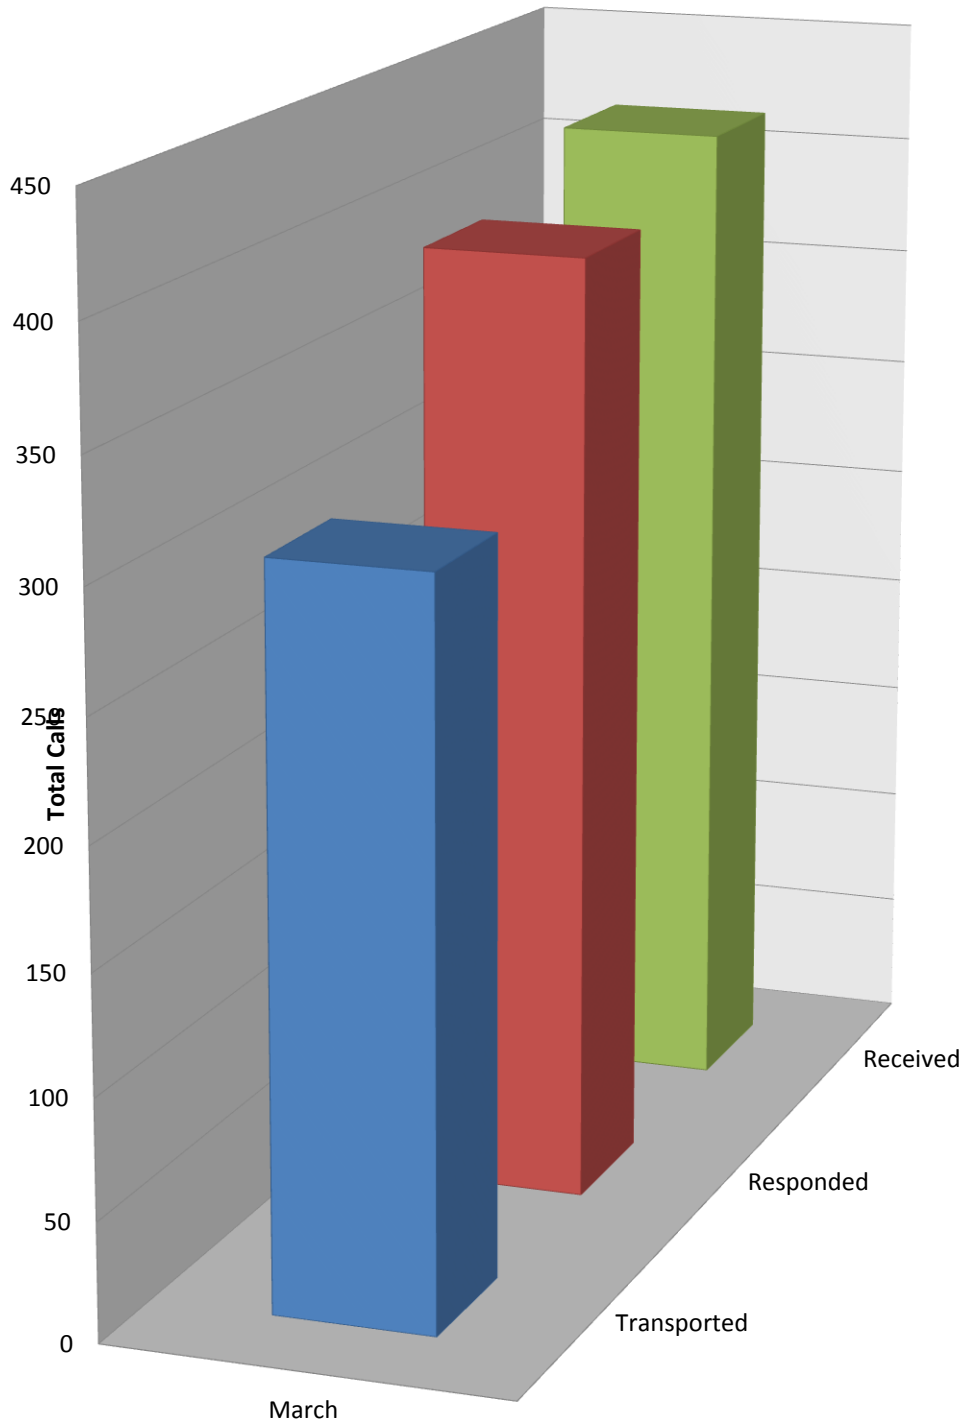

# Citizens

	March
Transported	12
Responded	15
Received	53

# Concord

	March
Transported	24
Responded	25
Received	90

# Public Safety

	March
Transported	304
Responded	393
Received	416