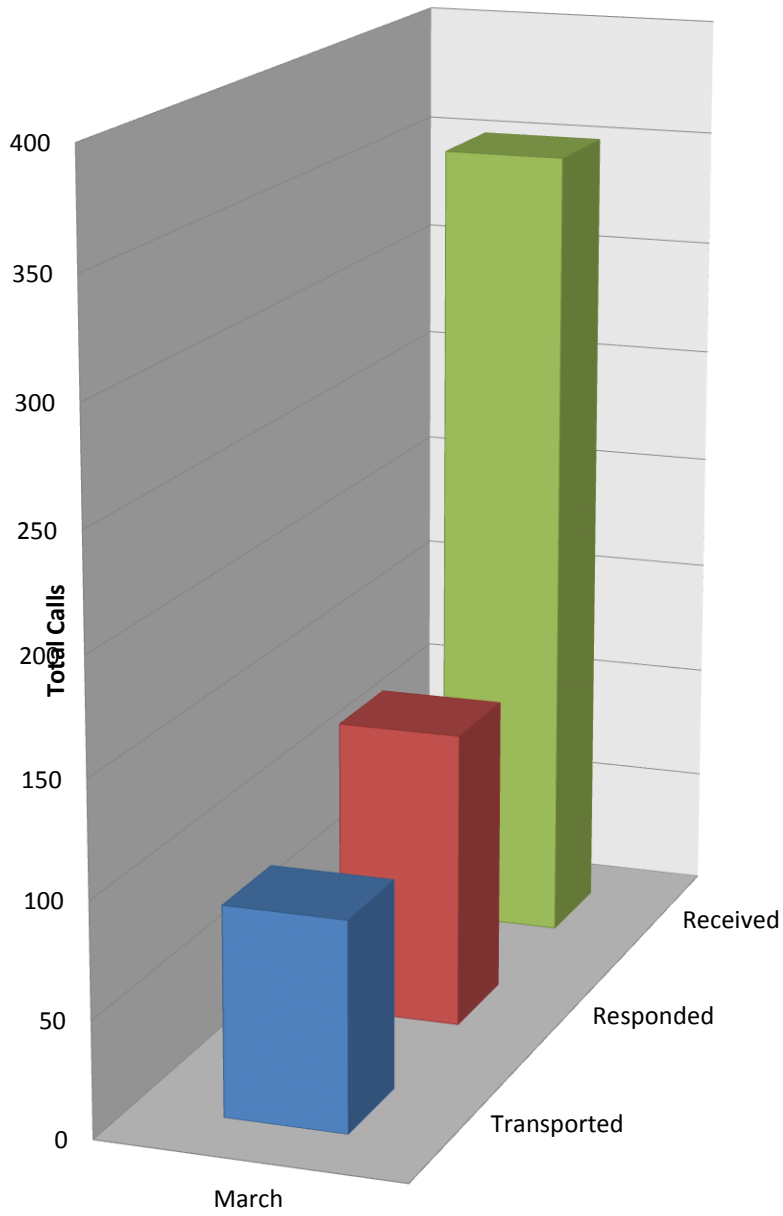

# Altavista

	March
Transported	148
Responded	222
Received	253

# Campbell County

	March
Transported	90
Responded	128
Received	351

# Concord

	March
Transported	24
Responded	25
Received	90

# Public Safety

	March
Transported	304
Responded	393
Received	416