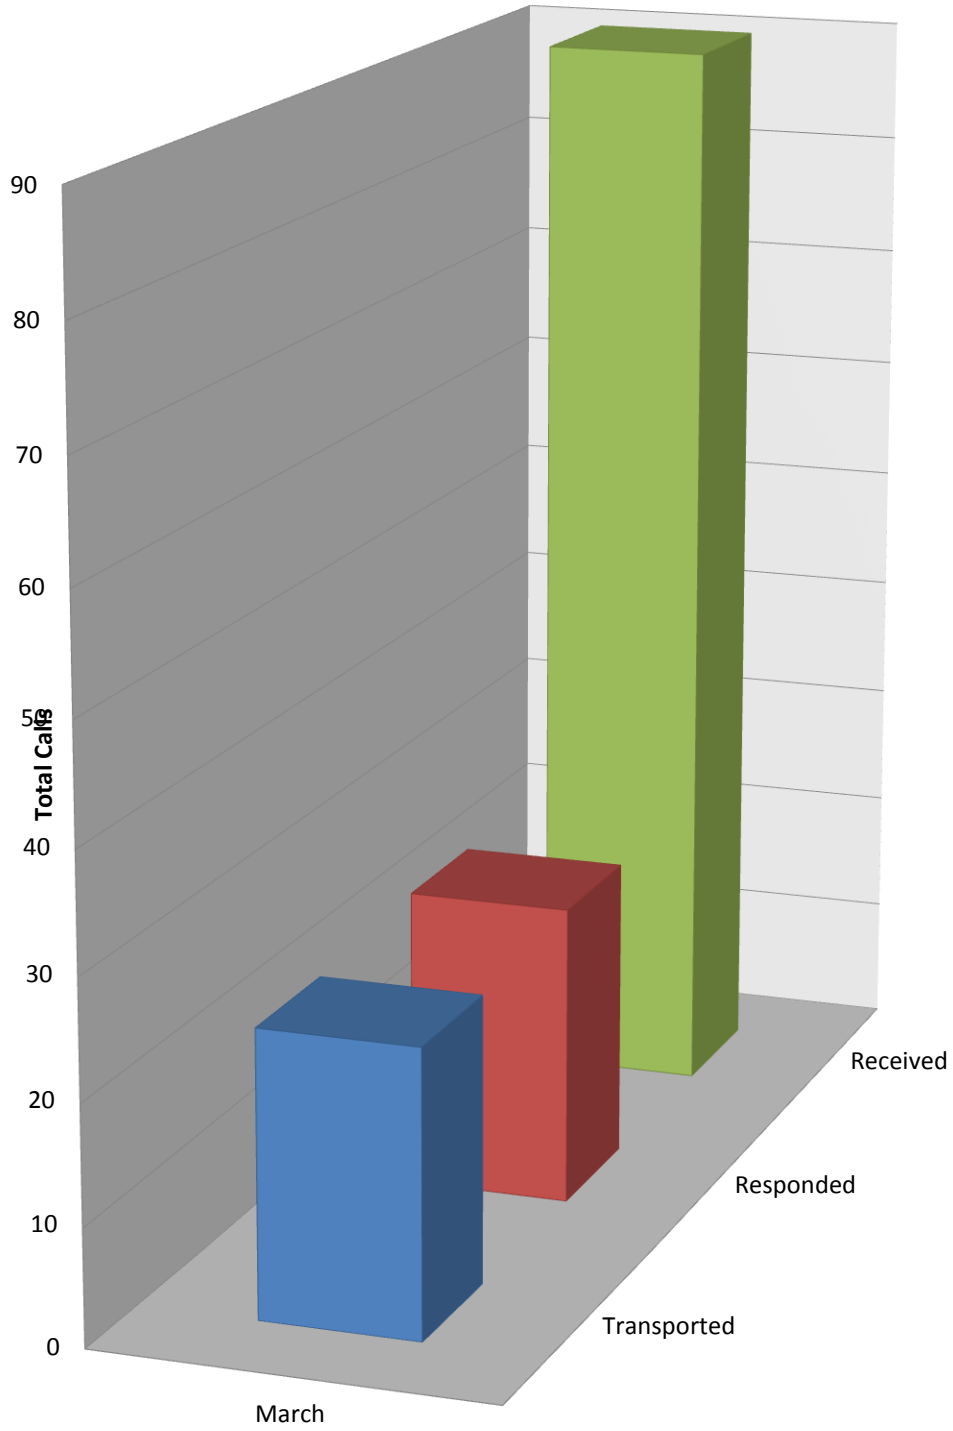

# Campbell County

	March
Transported	90
Responded	128
Received	351

# Citizens

	March
Transported	12
Responded	15
Received	53

# Concord

	March
Transported	24
Responded	25
Received	90

# Public Safety

	March
Transported	304
Responded	393
Received	416