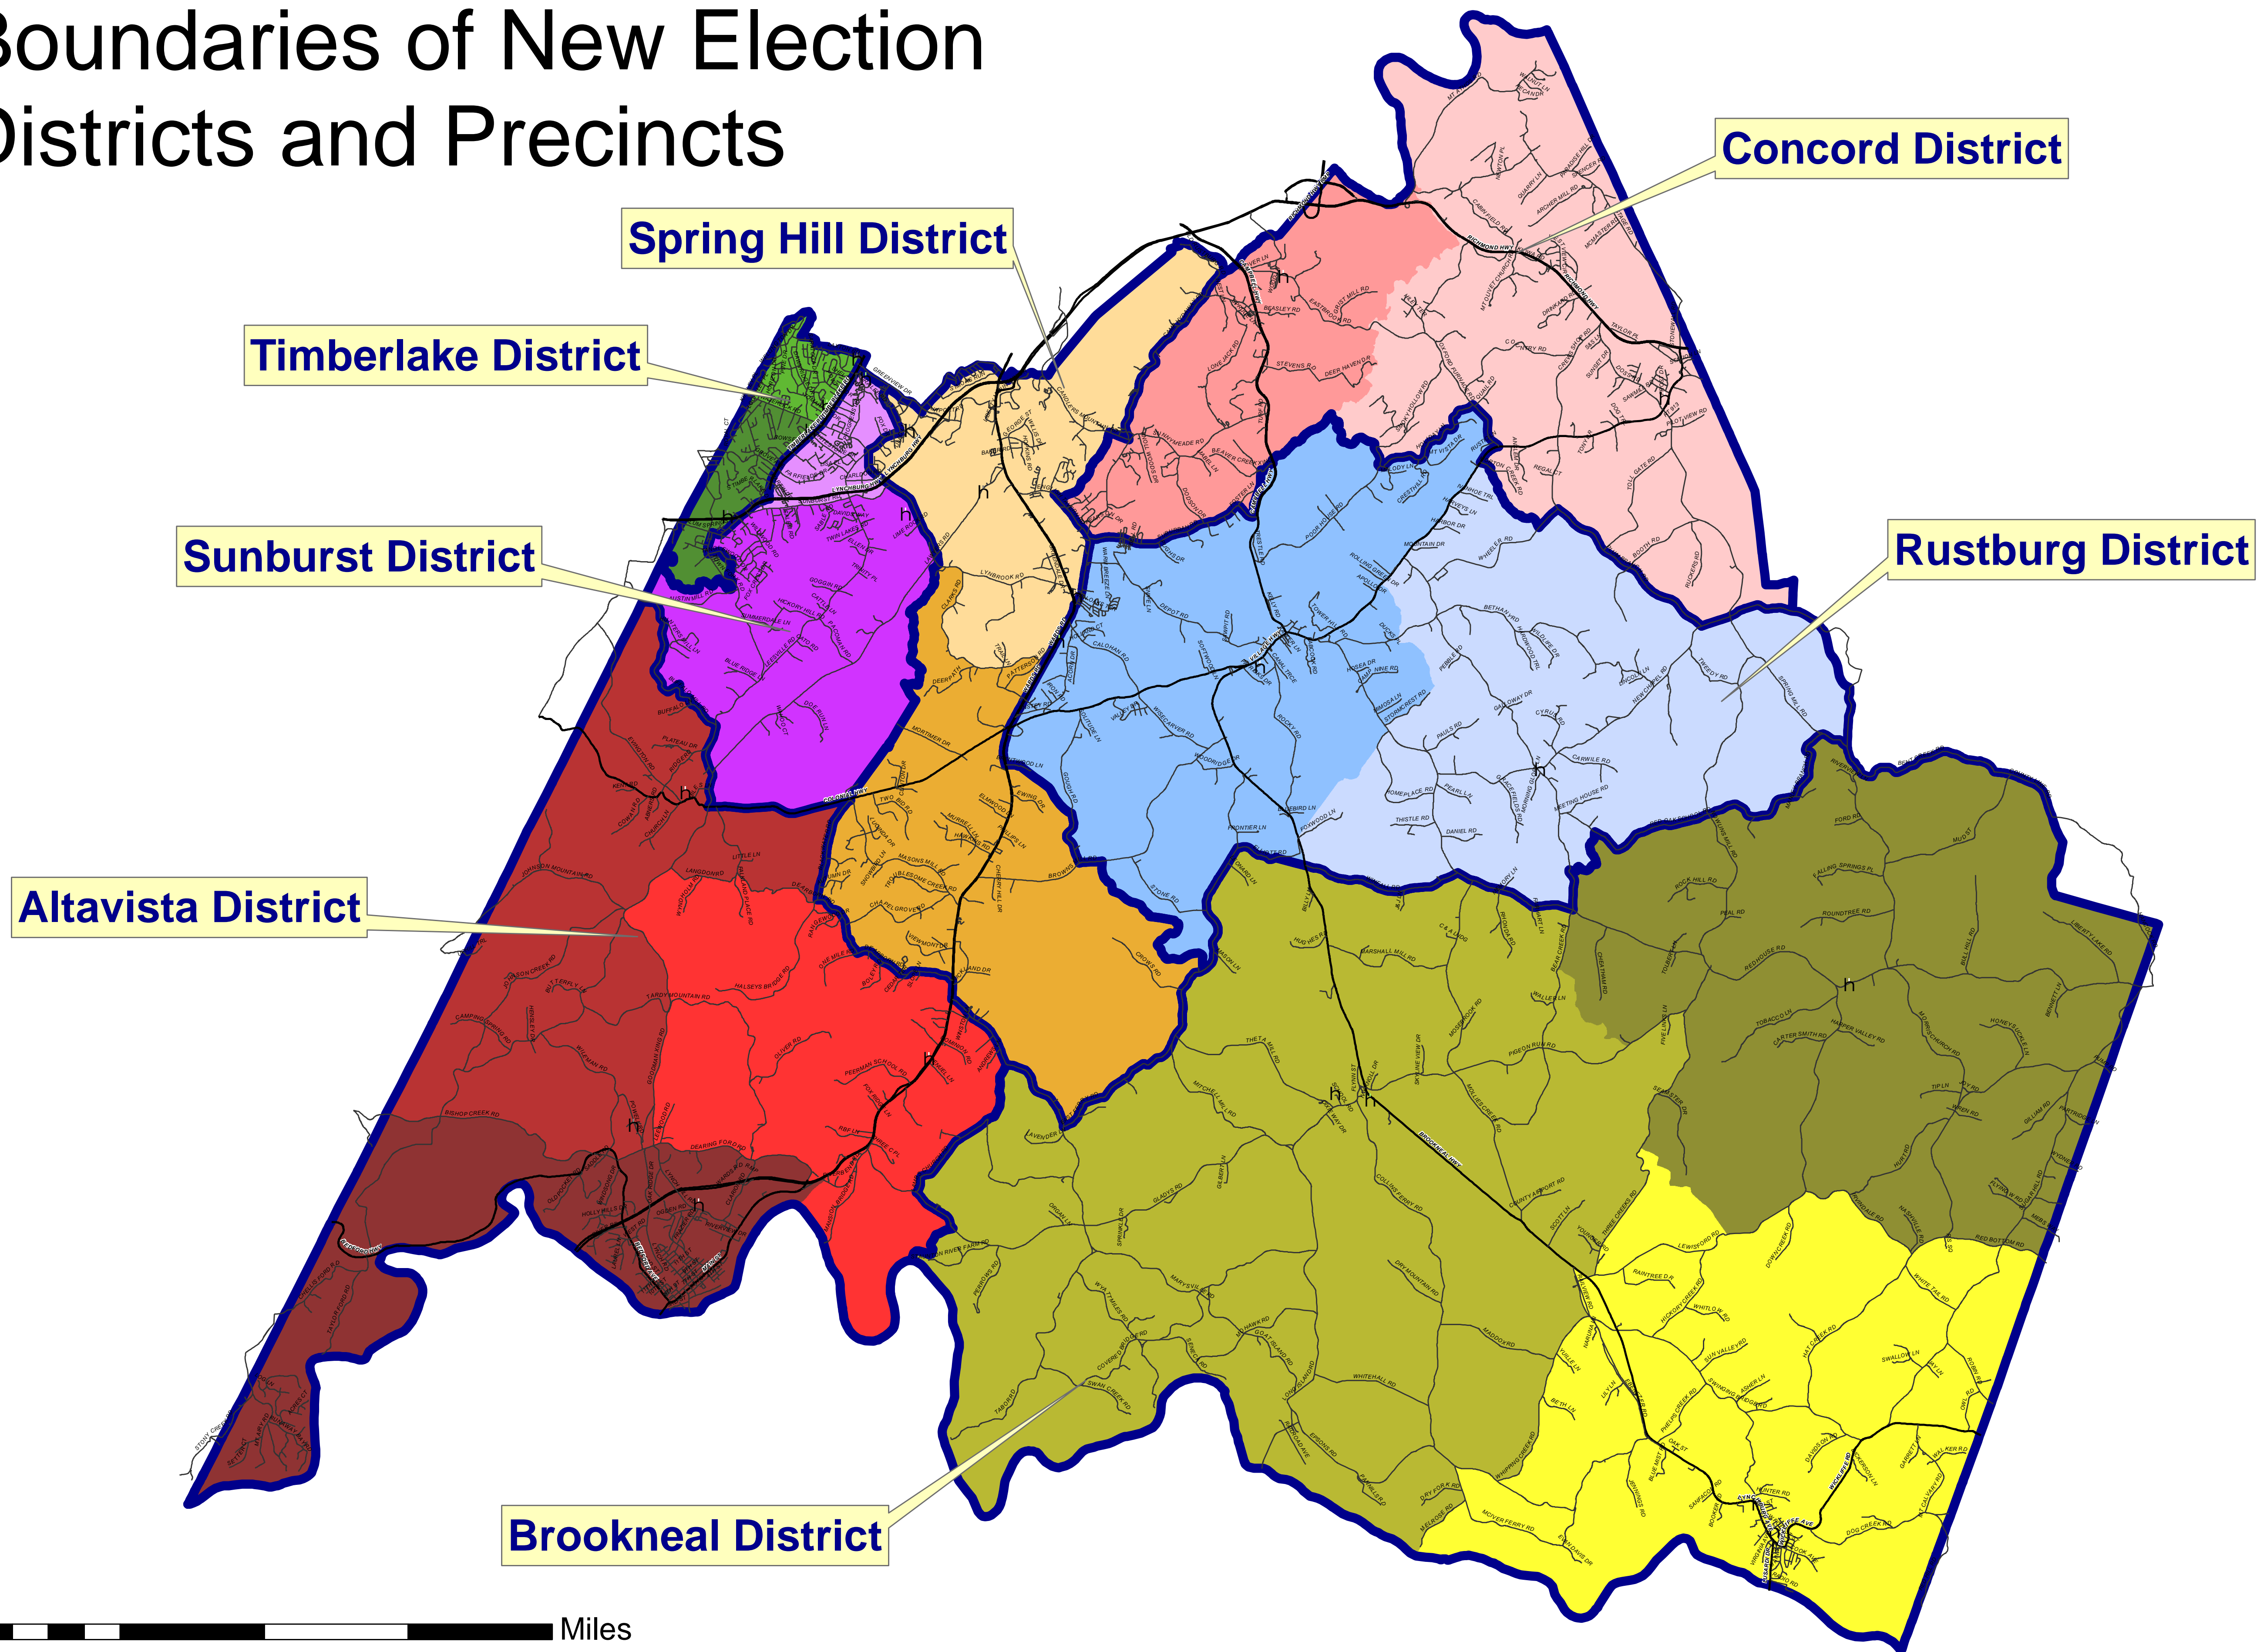

# Boundaries of New Election Districts and Precincts

Date: May 5, 2011  
Campbell Co., VA